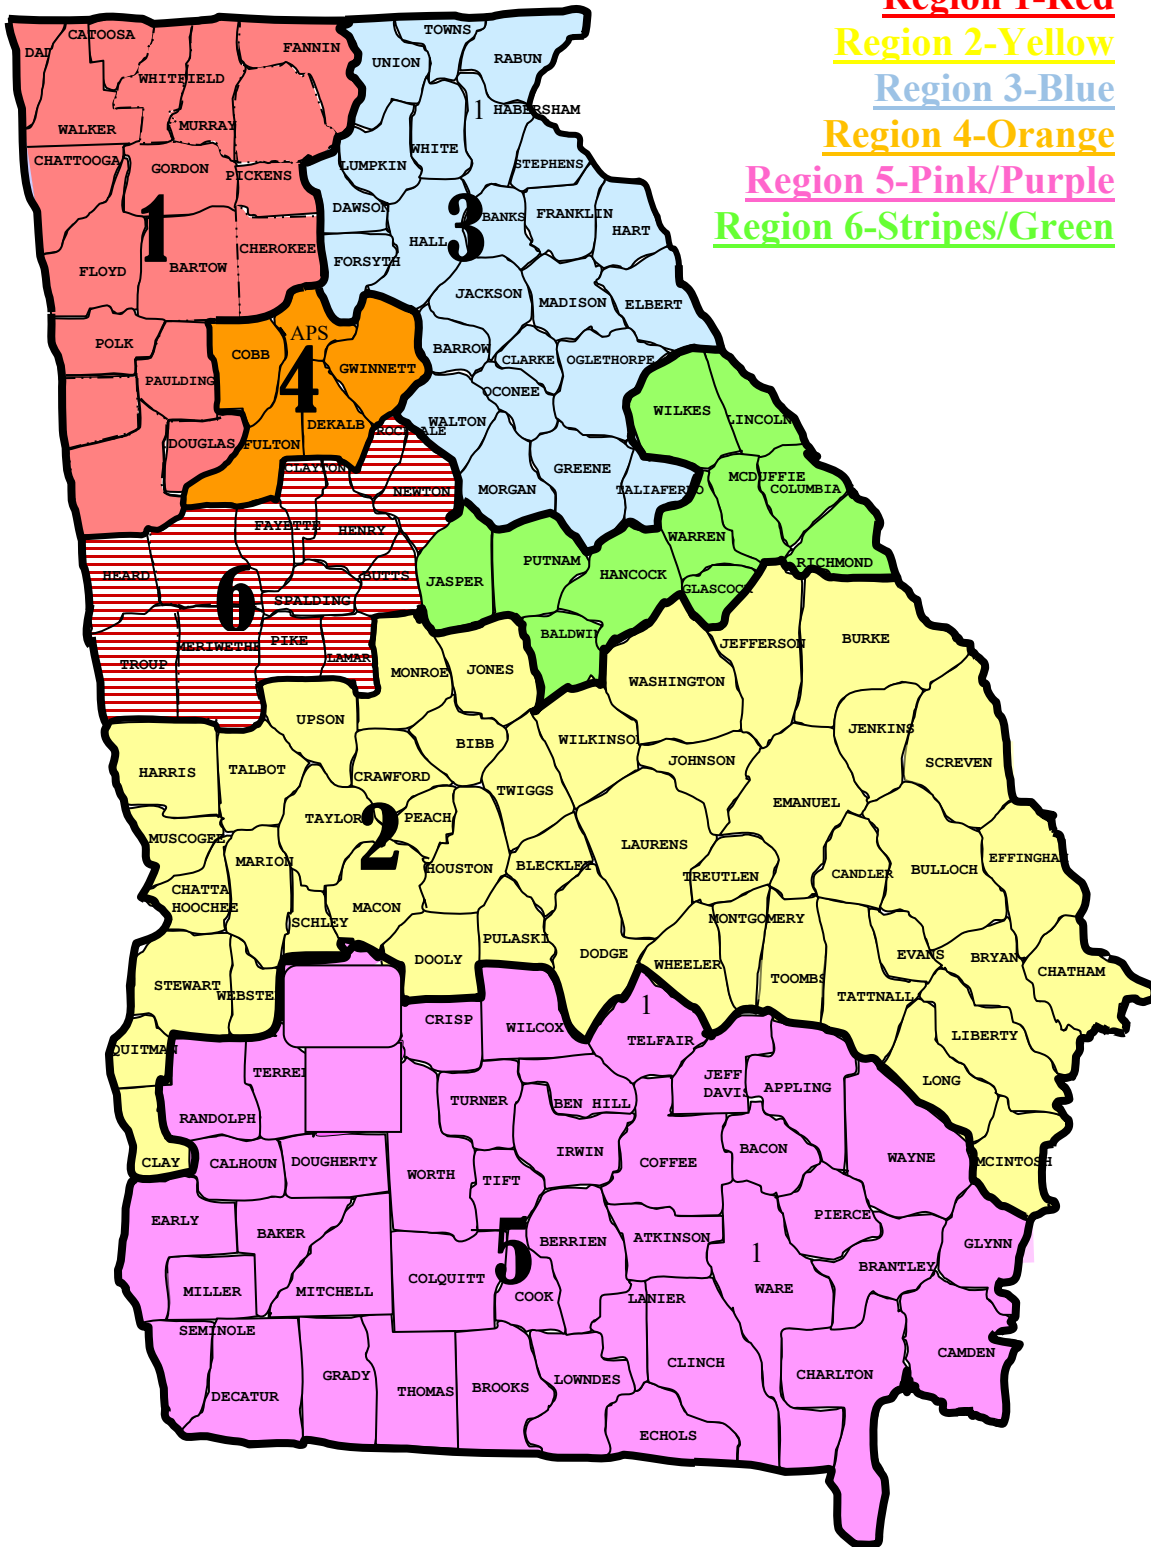

# CTI Region Map

- Region 1-Red
- Region 2-Yellow
- Region 3-Blue
- Region 4-Orange
- Region 5-Pink/Purple
- Region 6-Stripes/Green

# COUNTIES BY REGION

## REGION IV

Cobb  
DeKalb  
Fulton  
Gwinnett

## REGION V

Appling  
Atkinson  
Bacon  
Baker  
Ben Hill  
Berrien  
Brantley  
Brooks  
Calhoun  
Camden  
Charlton  
Clinch  
Crisp  
Coffee  
Colquitt  
Cook  
Decatur  
Dougherty  
Early  
Echols  
Glynn  
Grady  
Irwin  
Jeff Davis  
Lanier  
Lee  
Lowndes  
Miller  
Mitchell  
Pierce  
Randolph  
Seminole  
Sumter  
Telfair  
Terrell  
Thomas  
Tift  
Turner  
Ware  
Wayne  
Wilcox  
Worth