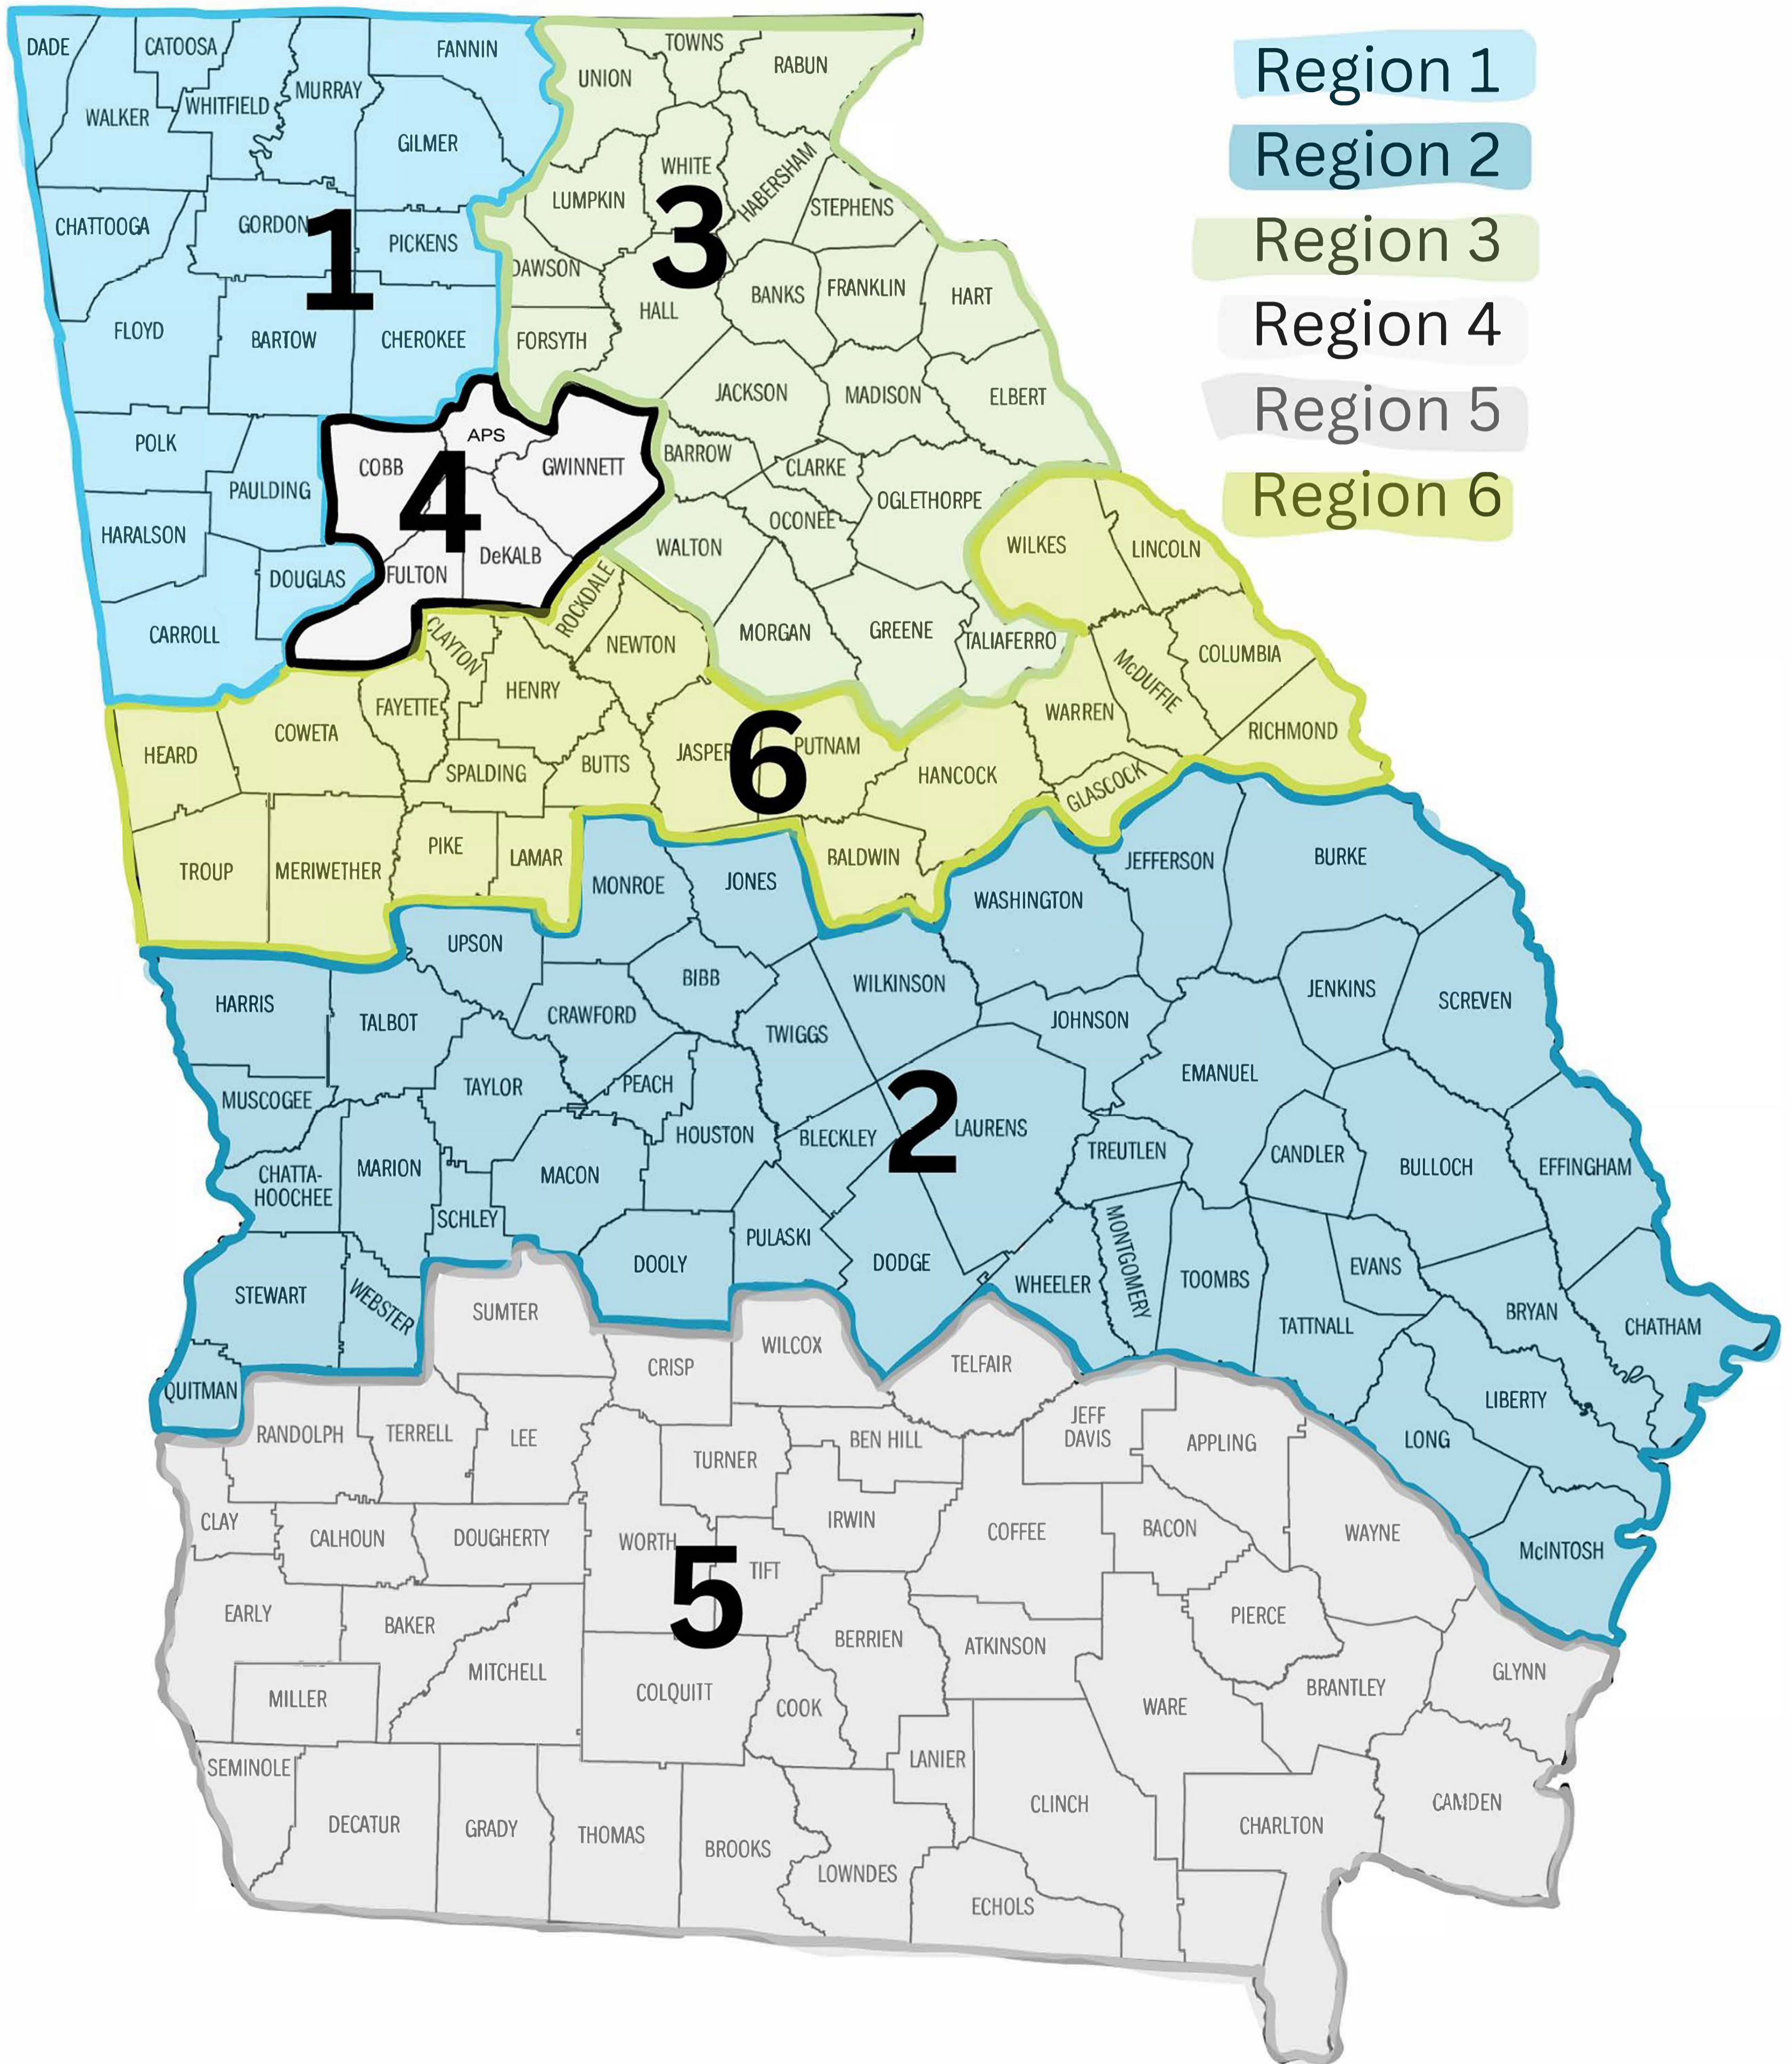

# GEORGIA CTI REGION MAP

- Region 1
- Region 2
- Region 3
- Region 4
- Region 5
- Region 6

REGION 1	REGION 2	REGION 3	REGION 4	REGION 5	REGION 6
Bartow Catoosa Carroll Chattooga Cherokee Dade Douglas Fannin Floyd Gilmer Gordon Haralson Murray Paulding Pickens Polk Walker Whitfield	Bibb Bleckley Bryan Bulloch Burke Candler Chatham Chattahoochee Crawford Dodge Dooly Effingham Emanuel Evans Harris Houston Jefferson Jenkins Johnson Jones Laurens Liberty Long Macon Marion McIntosh Monroe Montgomery Muscogee Peach Pulaski Quitman Schley Screven Stewart Talbot Tattnall Taylor Toombs Treutlen Twiggs Upton Washington Webster Wheeler Wilkinson	Banks Barrow Clarke Dawson Elbert Forsyth Franklin Greene Habersham Hall Hart Jackson Lumpkin Madison Morgan Oconee Oglethorpe Rabun Stephens Taliaferro Towns Union Walton White	Atlanta Public Schools Cobb DeKalb Fulton Gwinnett	Appling Atkinson Bacon Baker Ben Hill Berrien Brantley Brooks Calhoun Camden Charlton Clay Clinch Coffee Colquitt Cook Crisp Decatur Dougherty Early Echols Glynn Grady Irwin Jeff Davis Lanier Lee Lowndes Miller Mitchell Pierce Randolph Seminole Sumter Telfair Terrell Thomas Tift Turner Ware Wayne Wilcox Worth	Baldwin Butts Clayton Columbia Coweta Fayette Glascok Hancock Heard Henry Jasper Lamar Lincoln McDuffie Meriwether Newton Pike Putnam Richmond Rockdale Spalding Troup Warren Wilkes